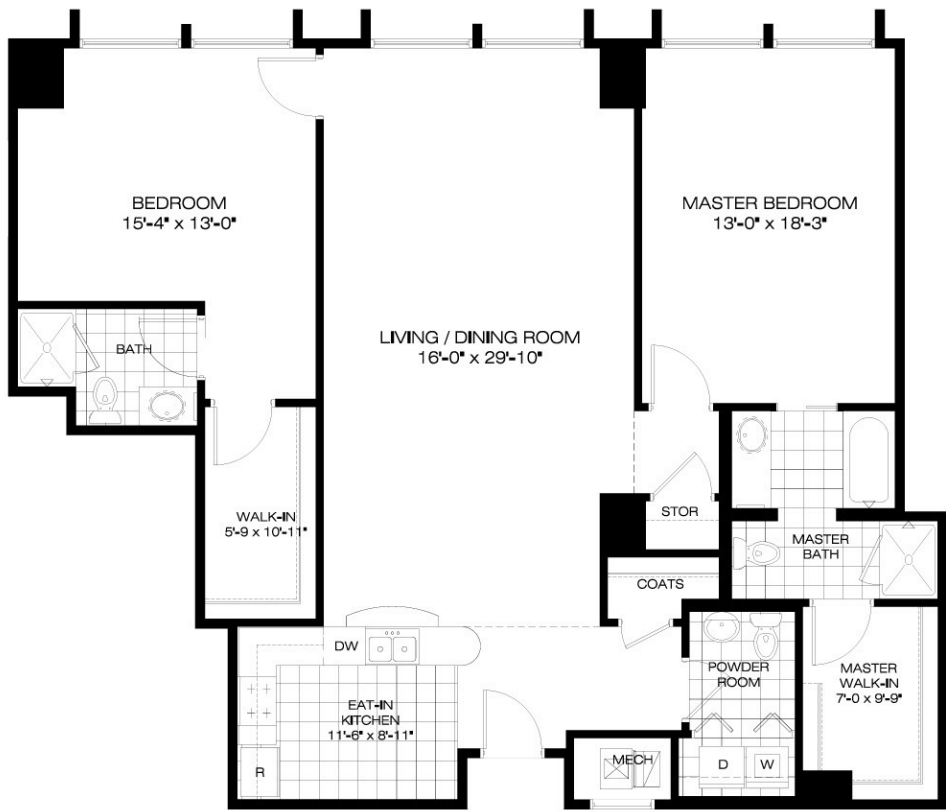

Lenbrook

Lenox Tower Residence / 5th - 23rd Floors

The Wieuca

2 Bedroom • 2 Baths • 1,533 sq.ft.

To return to the floor plan landing page, close this window.