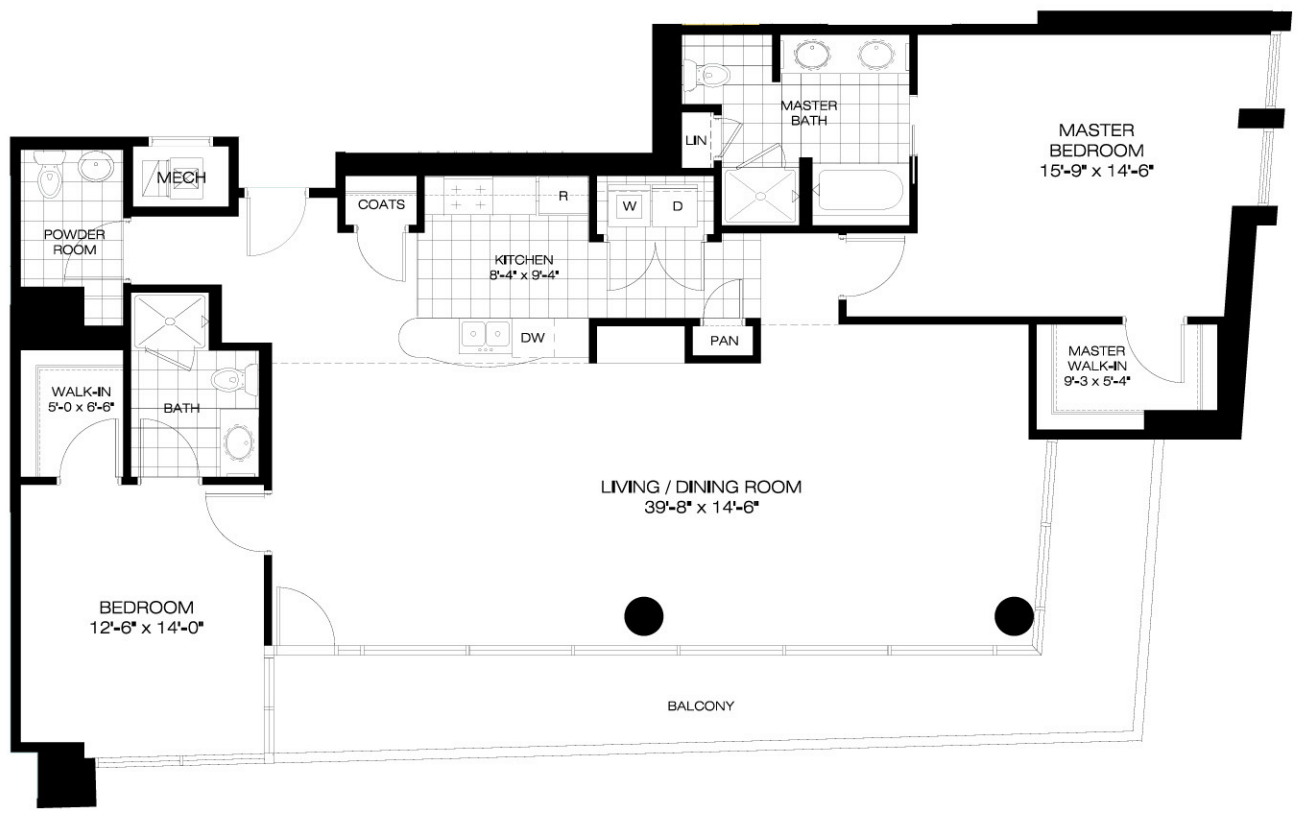

# Lenox Tower Residence / 5<sup>th</sup> - 23<sup>rd</sup> Floors

## The Wesley

2 Bedrooms • 2.5 Baths • 1,677 sq.ft.  
Balcony

To return to the floor plan landing page, close this window.