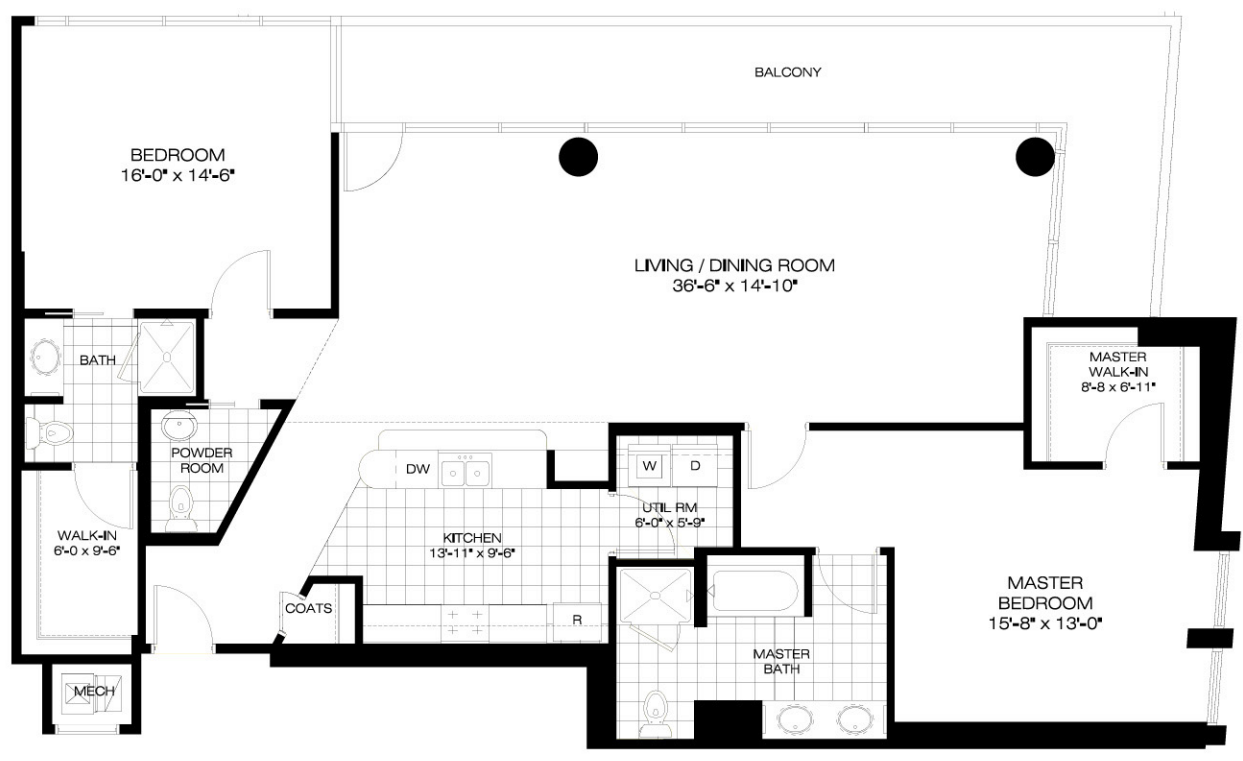

Lenbrook

Lenox Tower Residence / 5th - 23rd Floors

The Stratford

2 Bedrooms • 2.5 Baths • 1,744 sq.ft.
Balcony

To return to the floor plan landing page, close this window.