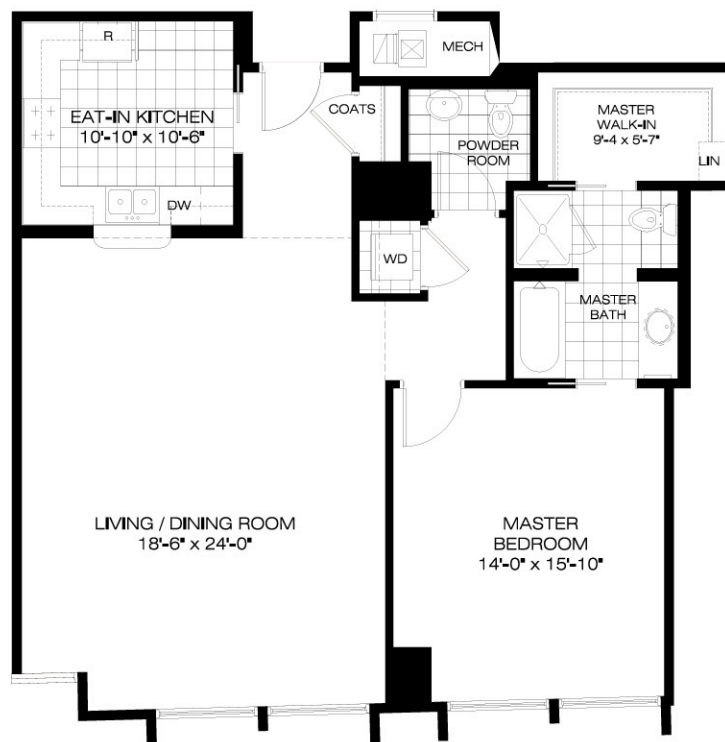

# Lenox Tower Residence / 5<sup>th</sup> - 23<sup>rd</sup> Floors

## The Ivy

1 Bedroom • 1.5 Baths • 1,115 sq. ft.

PEACHTREE ROAD

NORTH

To return to the floor plan landing page, close this window.