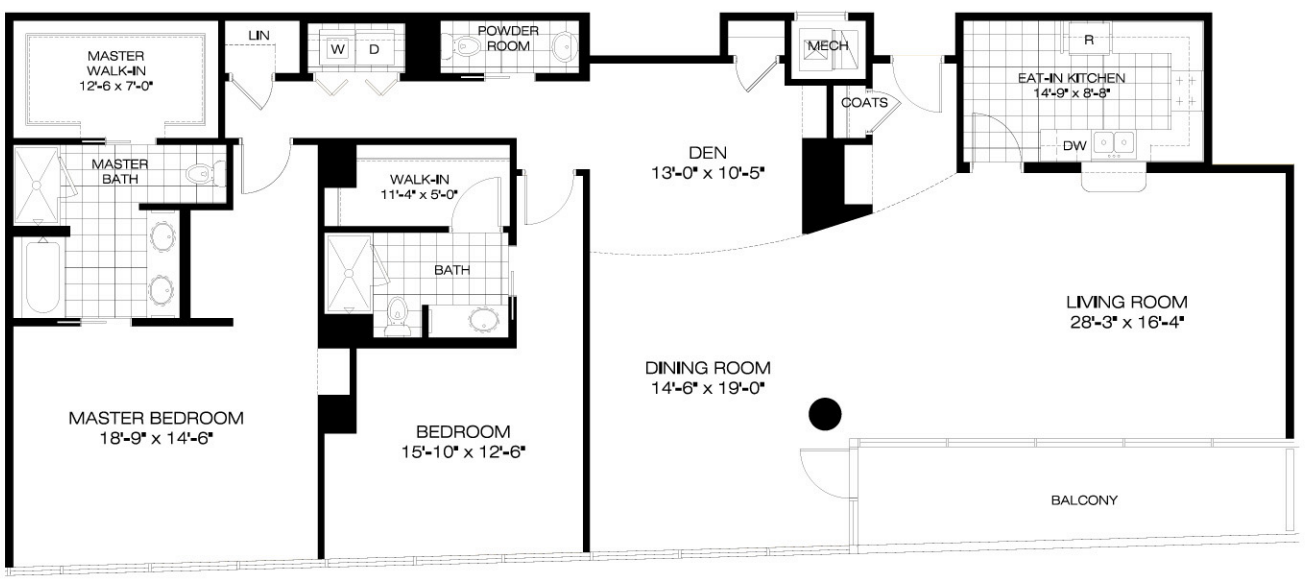

Lenbrook

Penthouse Residence / 24th - 25th Floors

The Chatham

2 Bedrooms • 2.5 Baths • 2,746 sq. ft.
Den • Balcony

To return to the floor plan landing page, close this window.