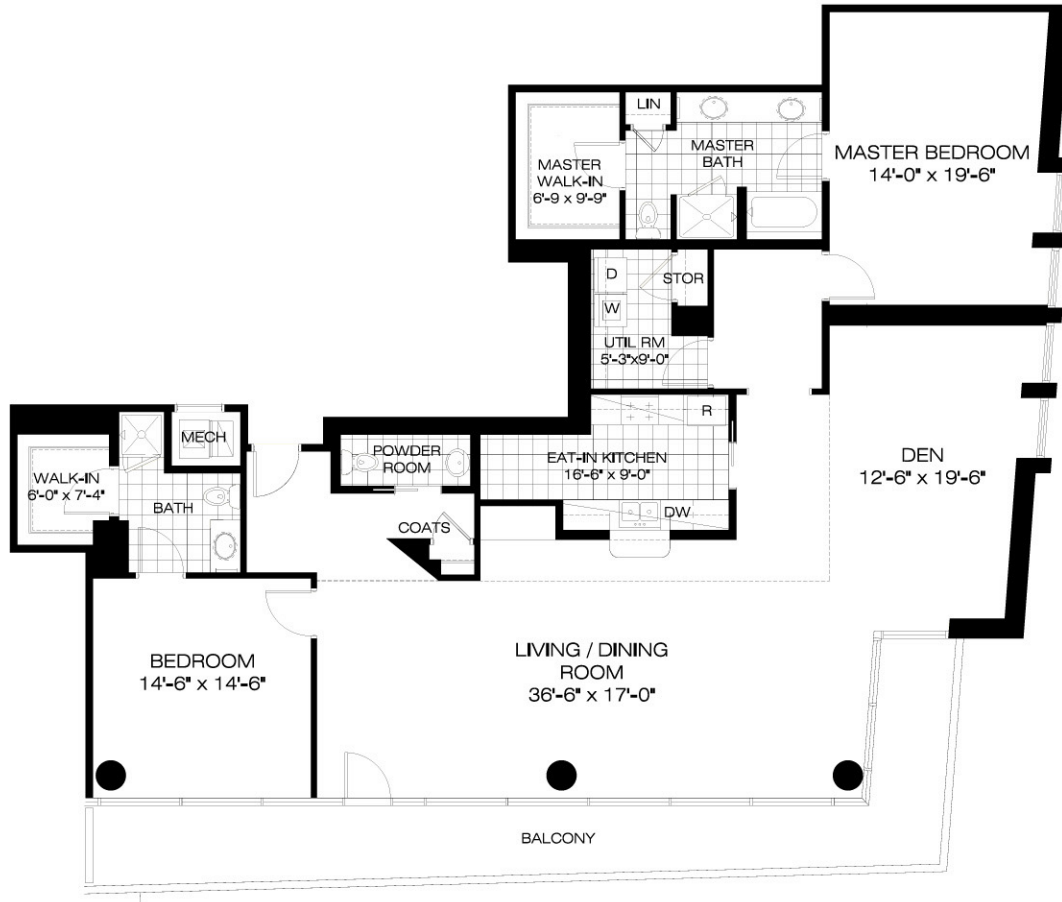

Lenbrook

Penthouse Residence / 24th - 25th Floors

The Ansley

2 Bedrooms • 2.5 Baths • 2,189 sq.ft.
Den • Balcony

To return to the floor plan landing page, close this window.