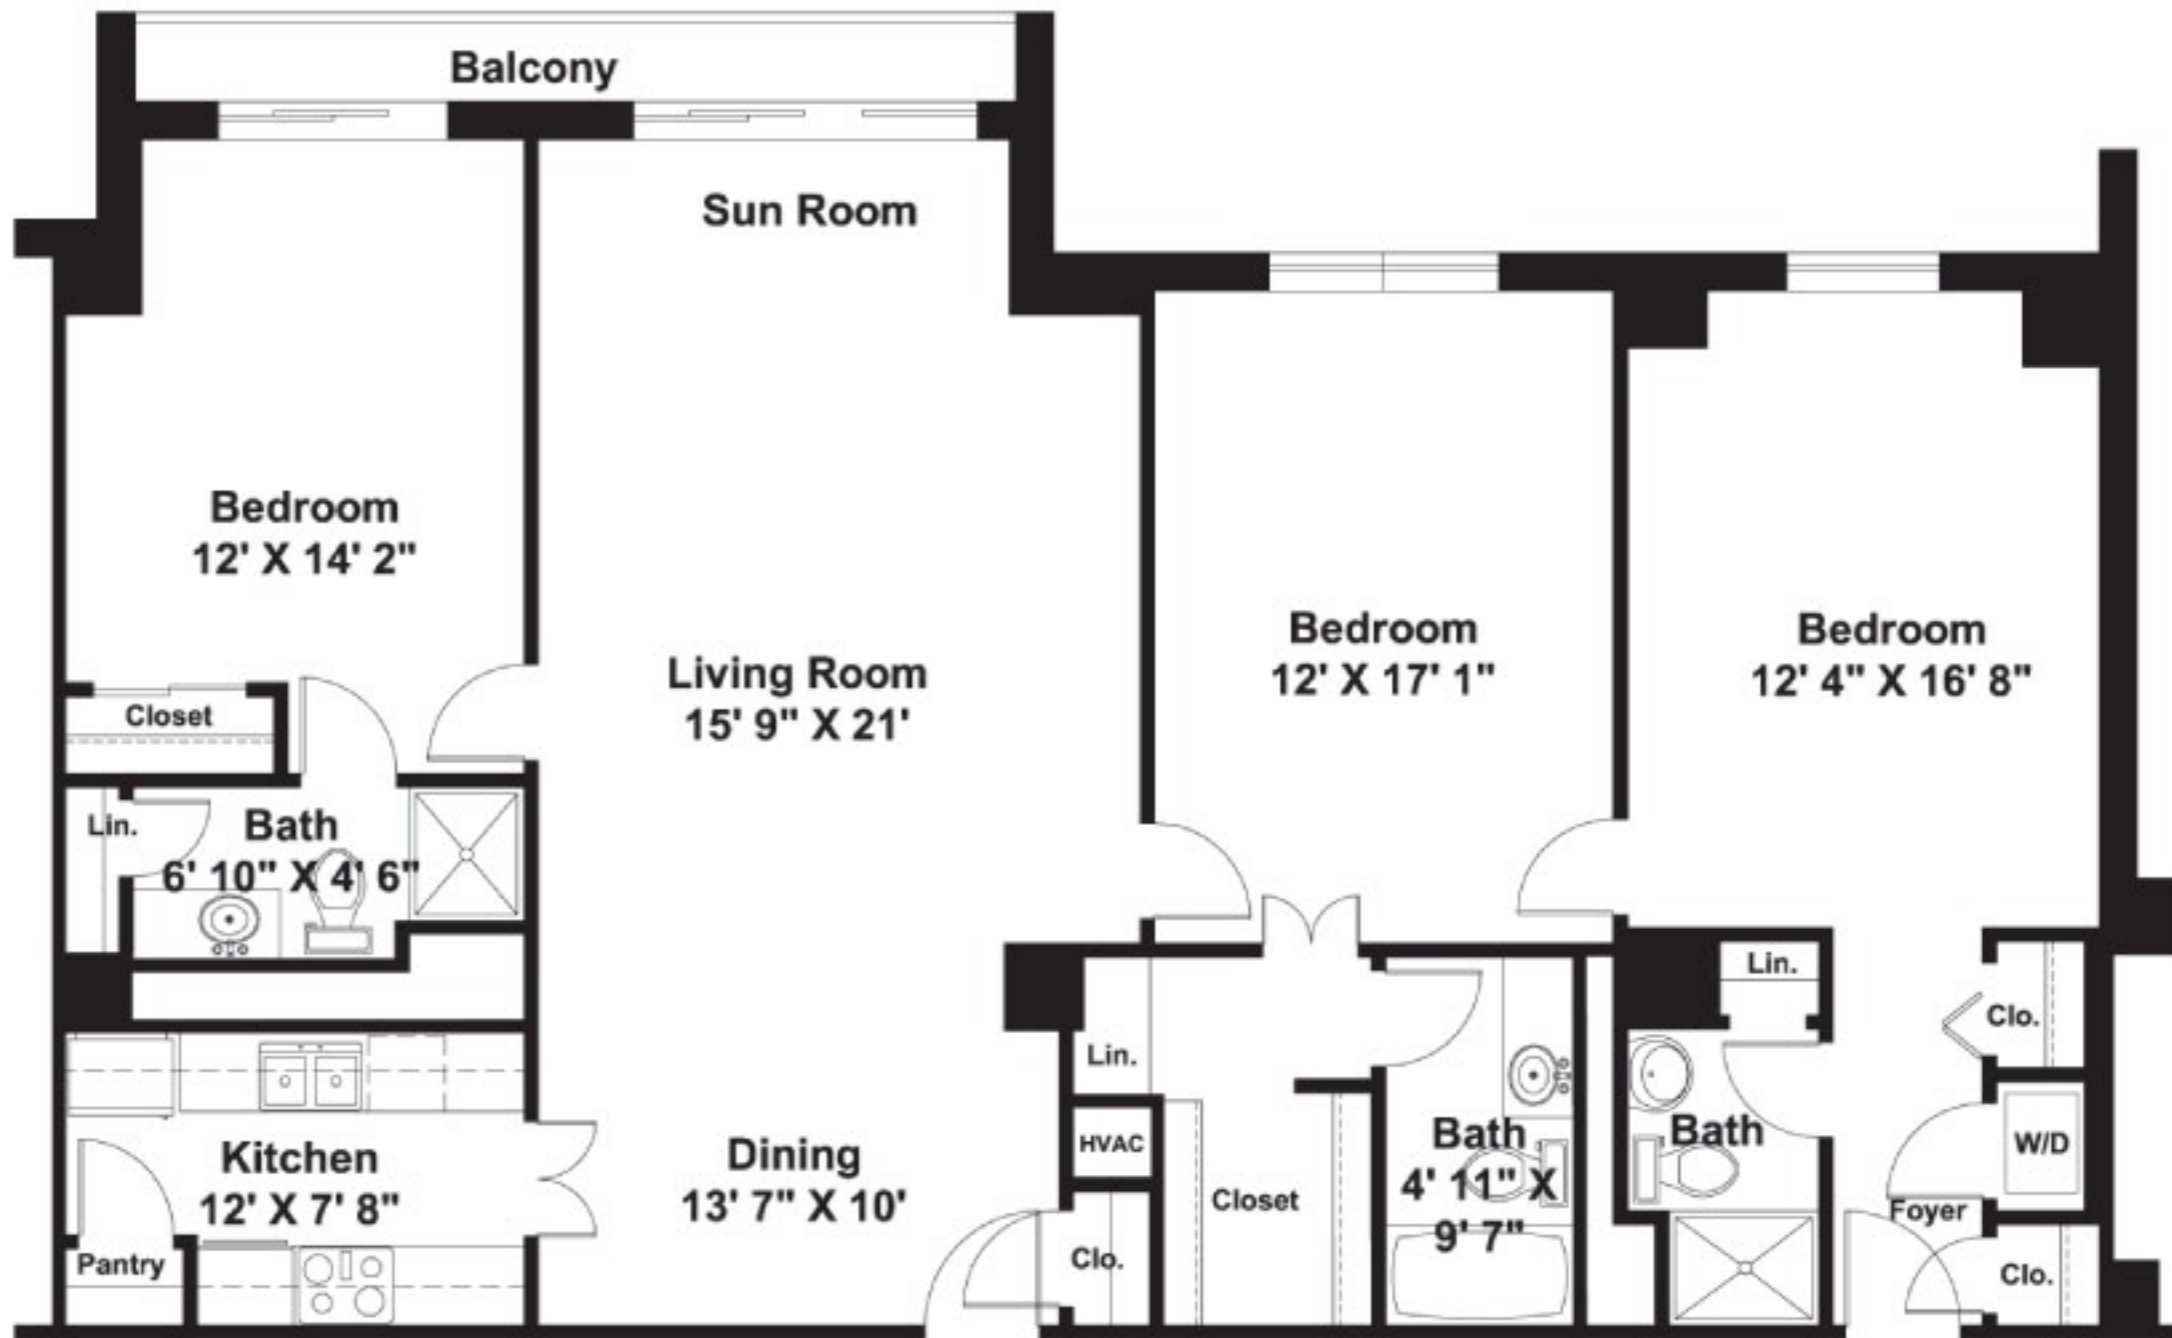

Three Bedroom

Three Bedroom Deluxe
w/ Sun Room (K)
Approx. Sq. Ft. 1500