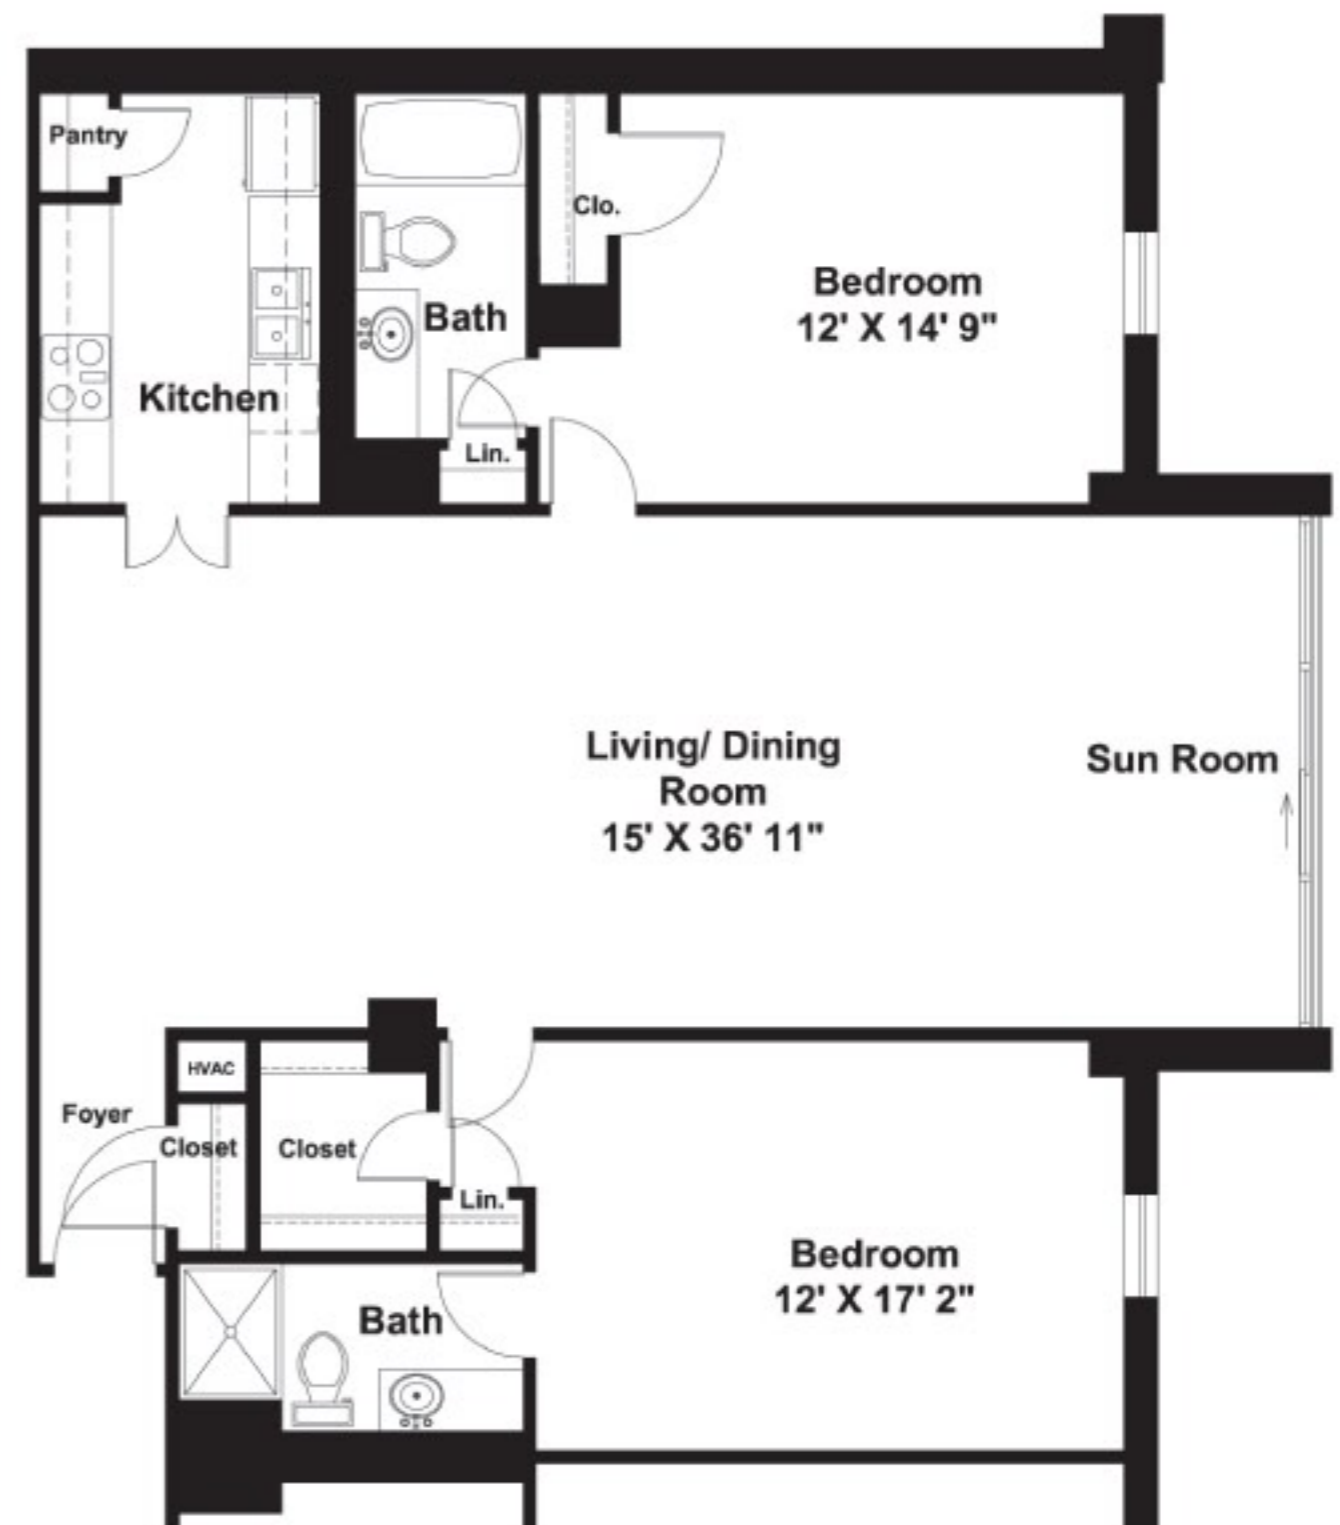

## Two Bedroom (continued)

**Two Bedroom Grand  
w/ Entry and Sun Room (G)**  
Approx. Sq. Ft. 1000

**Two Bedroom Elite  
w/ Sun Room (H)**  
Approx. Sq. Ft. 1300