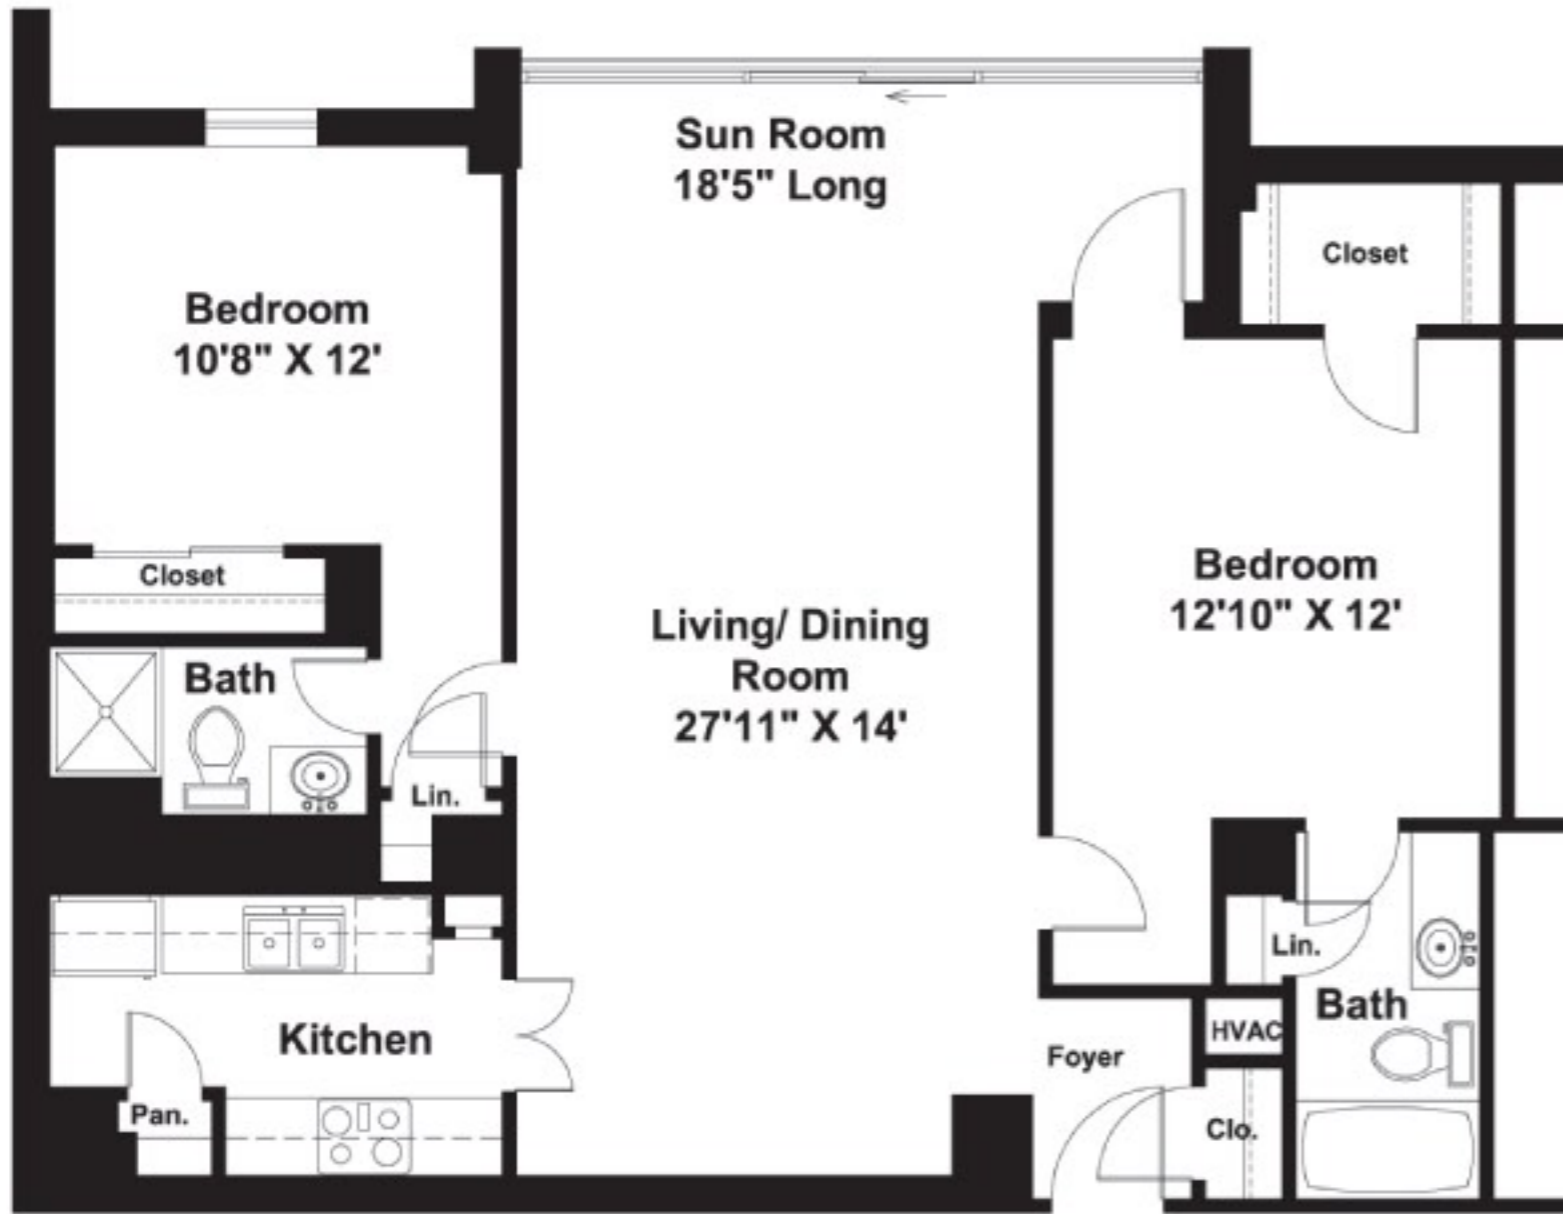

## Two Bedroom (continued)

**Two Bedroom Grand  
w/ Entry and Sun Room (G)**  
Approx. Sq. Ft. 1000

**Two Bedroom Elite  
w/ Sun Room (H)**  
Approx. Sq. Ft. 1300