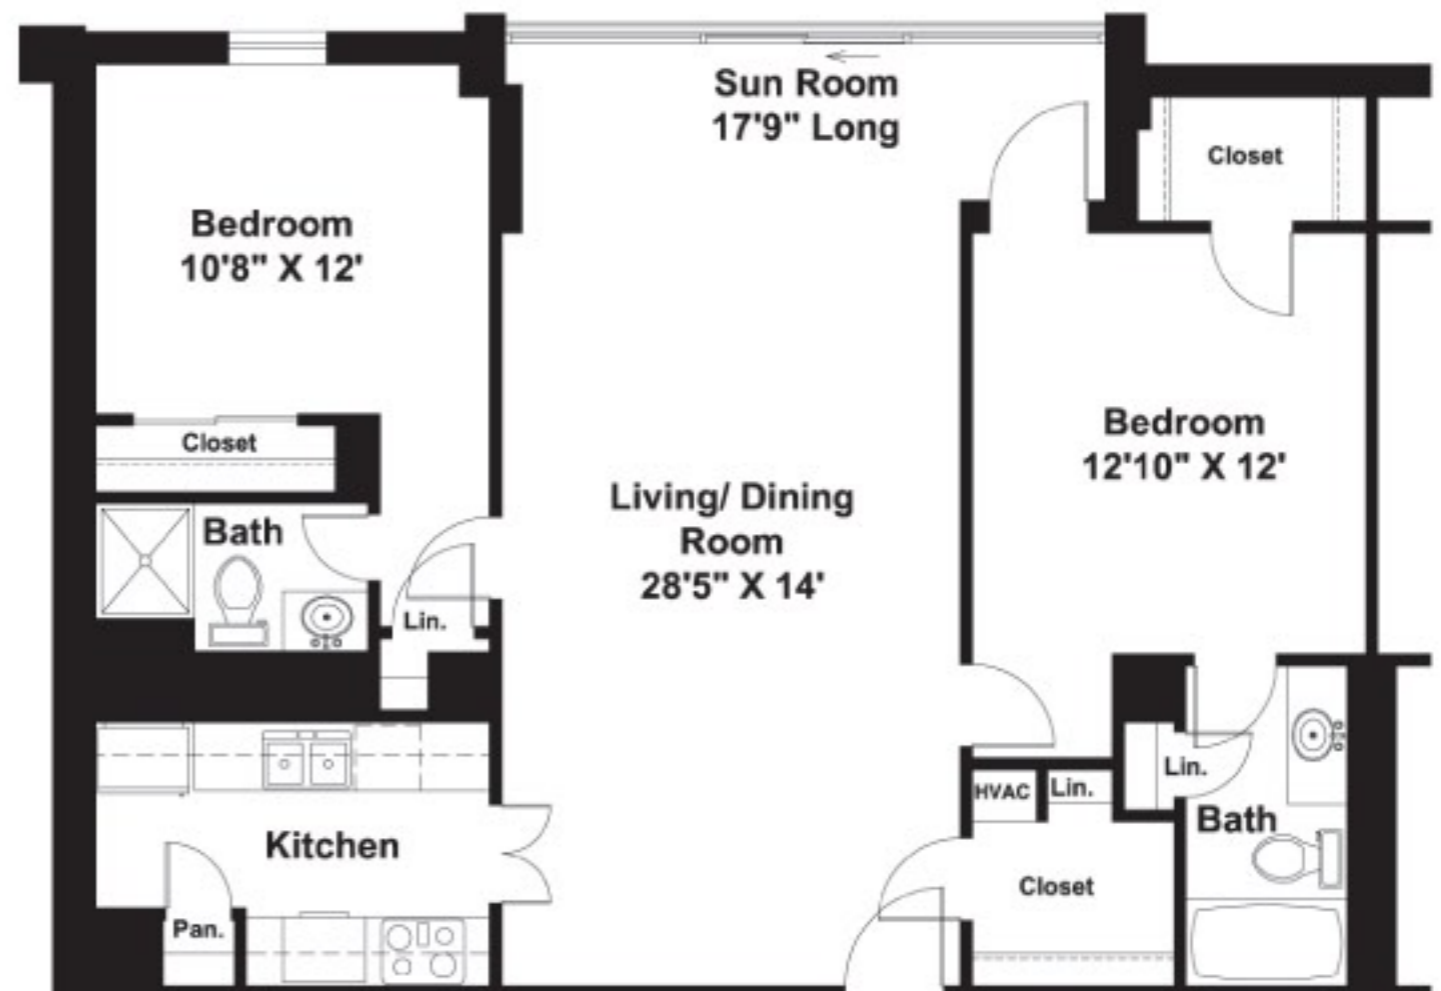

Two Bedroom

**Two Bedroom Deluxe
w/ Sun Room (E)
Approx. Sq. Ft. 950**

**Two Bedroom Grand
w/ Sun Room (F)
Approx. Sq. Ft. 1000**