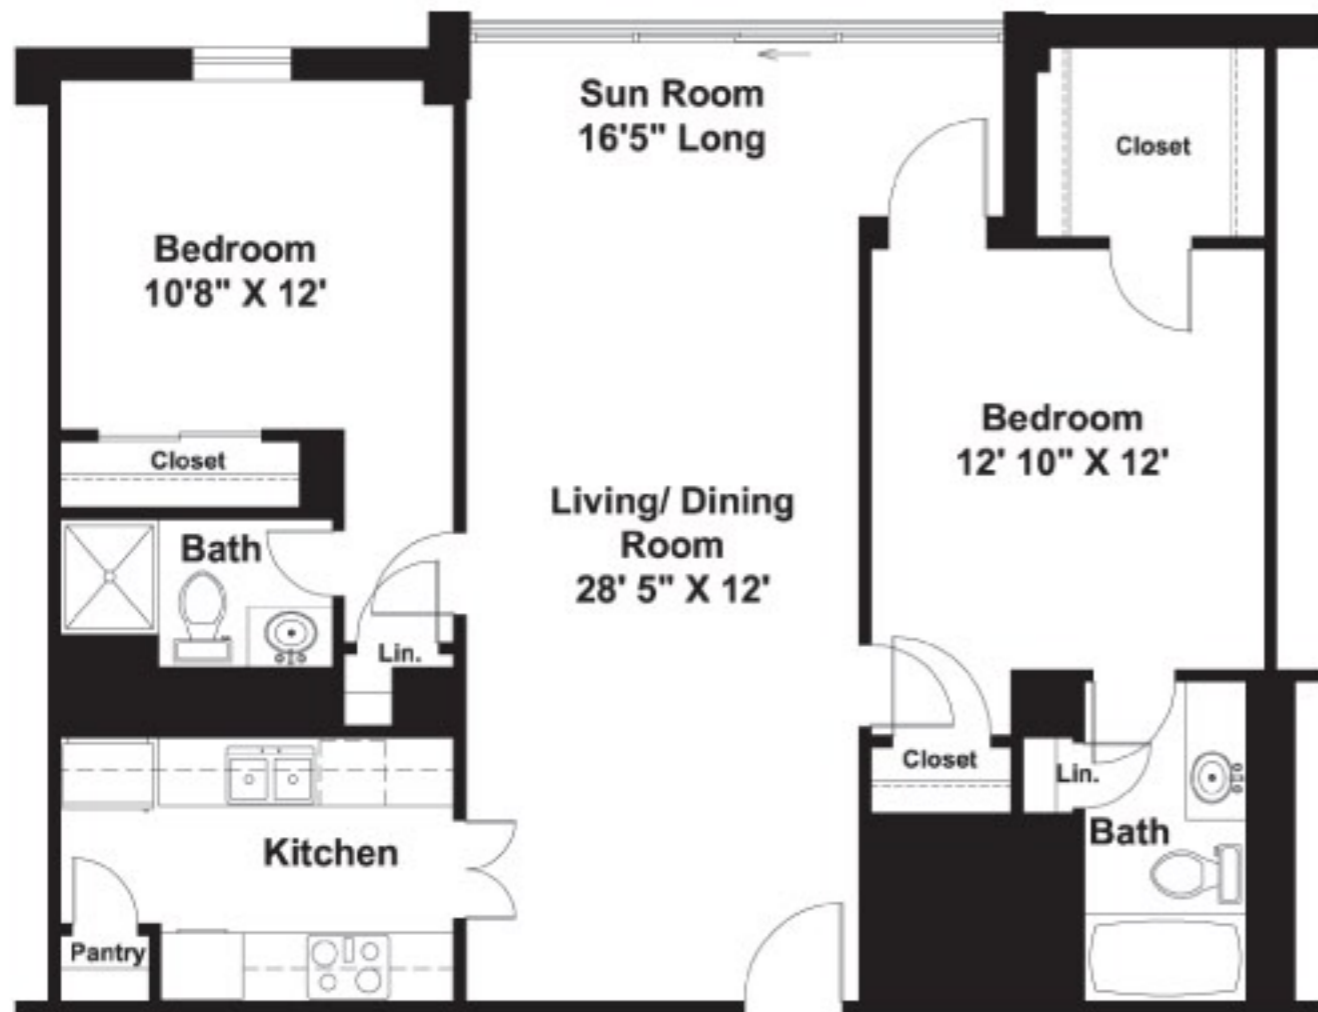

Two Bedroom

**Two Bedroom Deluxe
w/ Sun Room (E)
Approx. Sq. Ft. 950**

**Two Bedroom Grand
w/ Sun Room (F)
Approx. Sq. Ft. 1000**