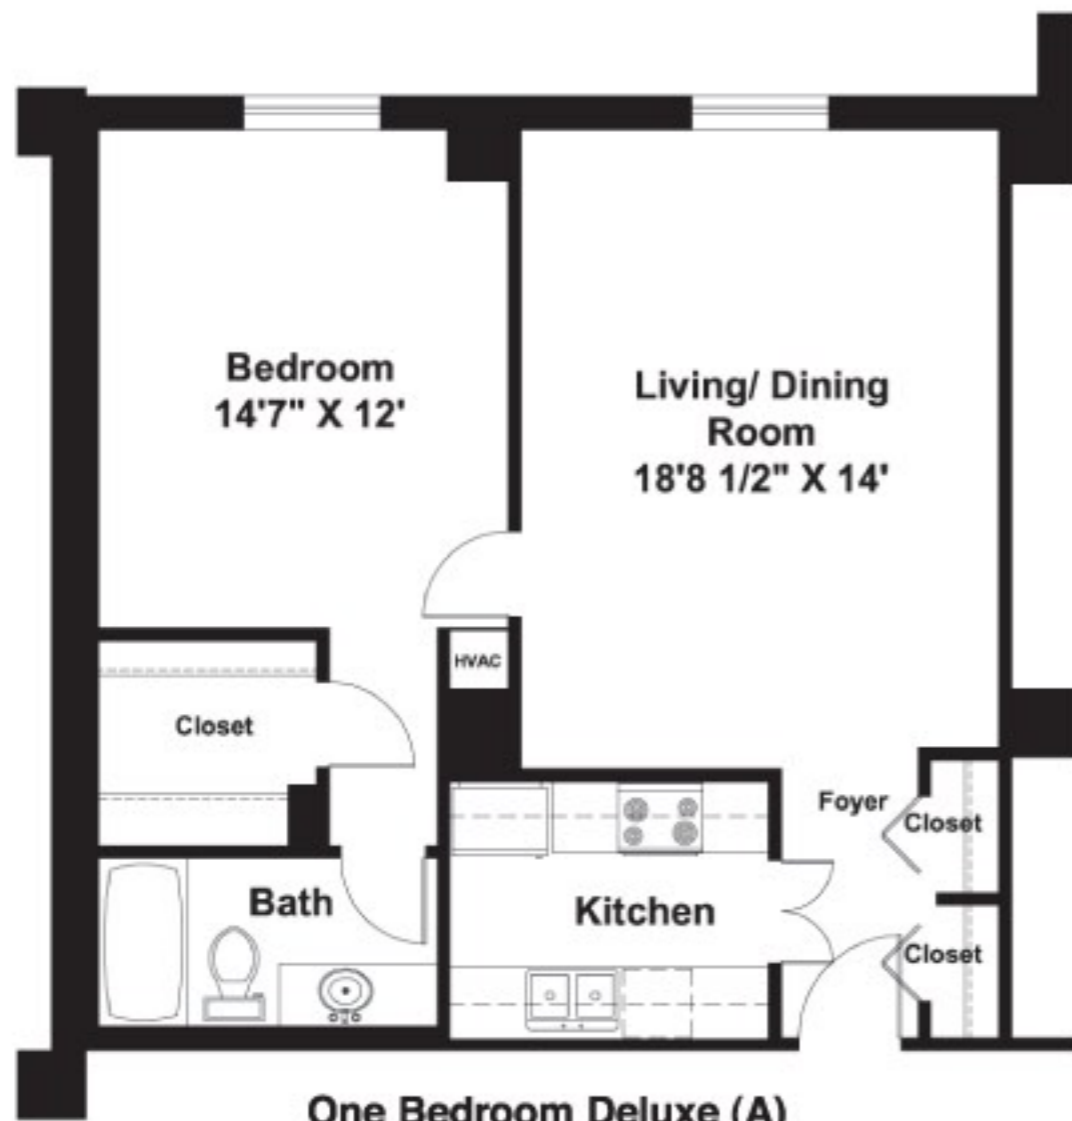

FLOOR PLANS - BROOKHAVEN

One Bedroom

One Bedroom Deluxe (A)
Approx. Sq. Ft. 700

**One Bedroom Grand
w/ Sun Room (B)**
Approx. Sq. Ft. 750

**One Bedroom Regal
w/ Sun Room (C)**
Approx. Sq. Ft. 800

**One Bedroom Elite
w/ Sun Room (D)**
Approx. Sq. Ft. 810