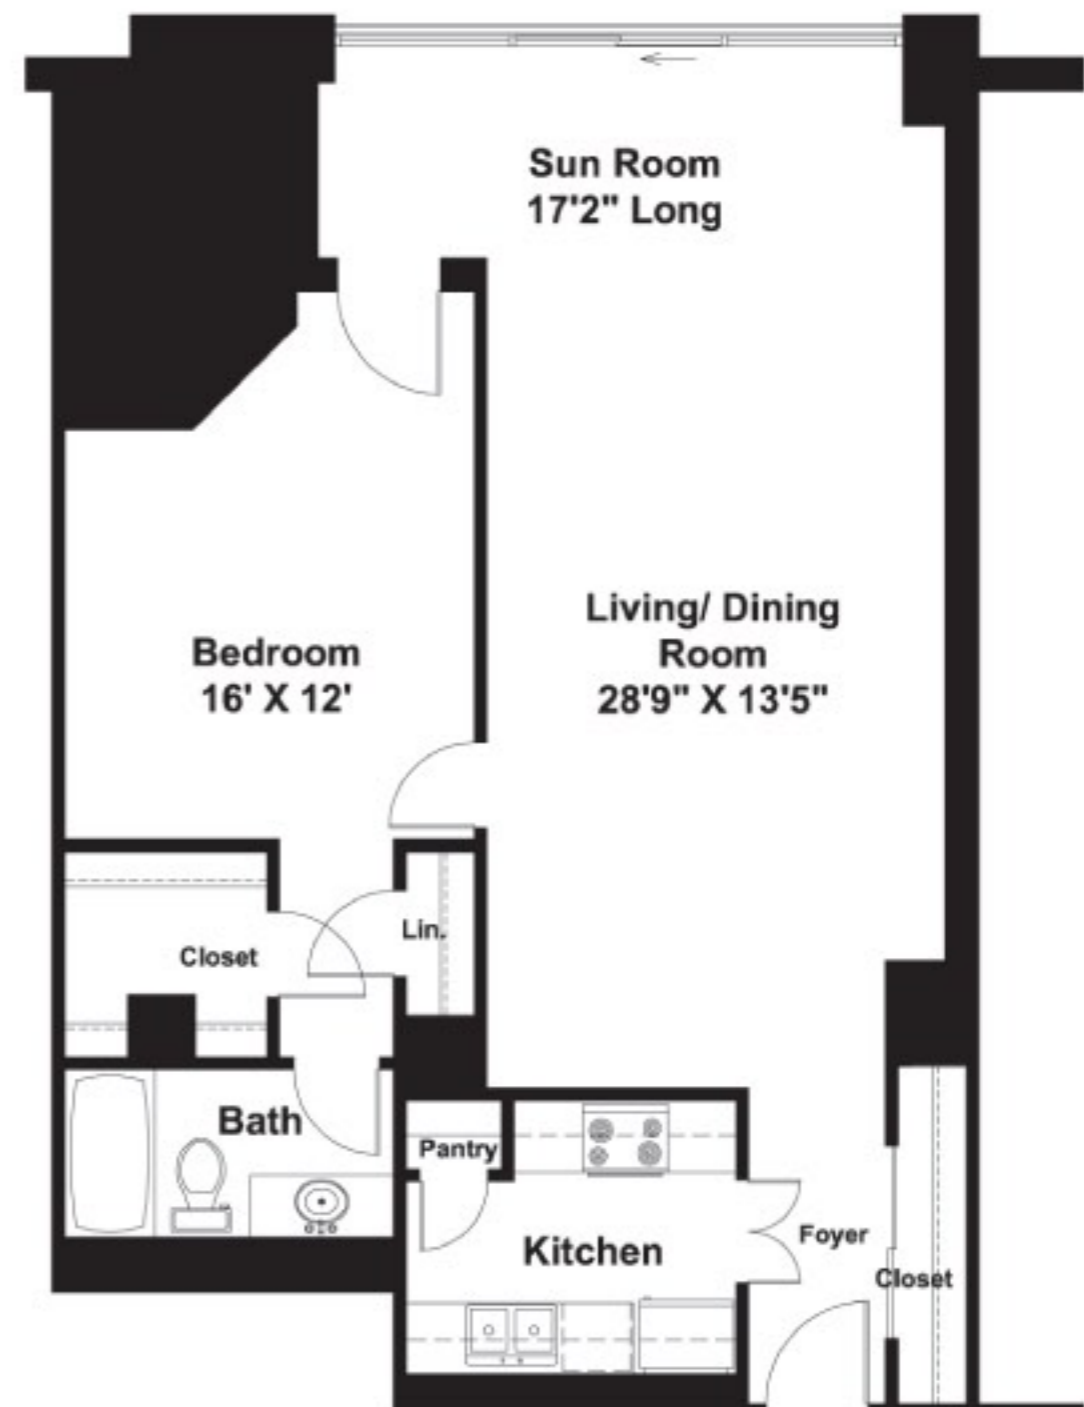

FLOOR PLANS - BROOKHAVEN

One Bedroom

One Bedroom Deluxe (A)
Approx. Sq. Ft. 700

**One Bedroom Grand
w/ Sun Room (B)**
Approx. Sq. Ft. 750

**One Bedroom Regal
w/ Sun Room (C)**
Approx. Sq. Ft. 800

**One Bedroom Elite
w/ Sun Room (D)**
Approx. Sq. Ft. 810