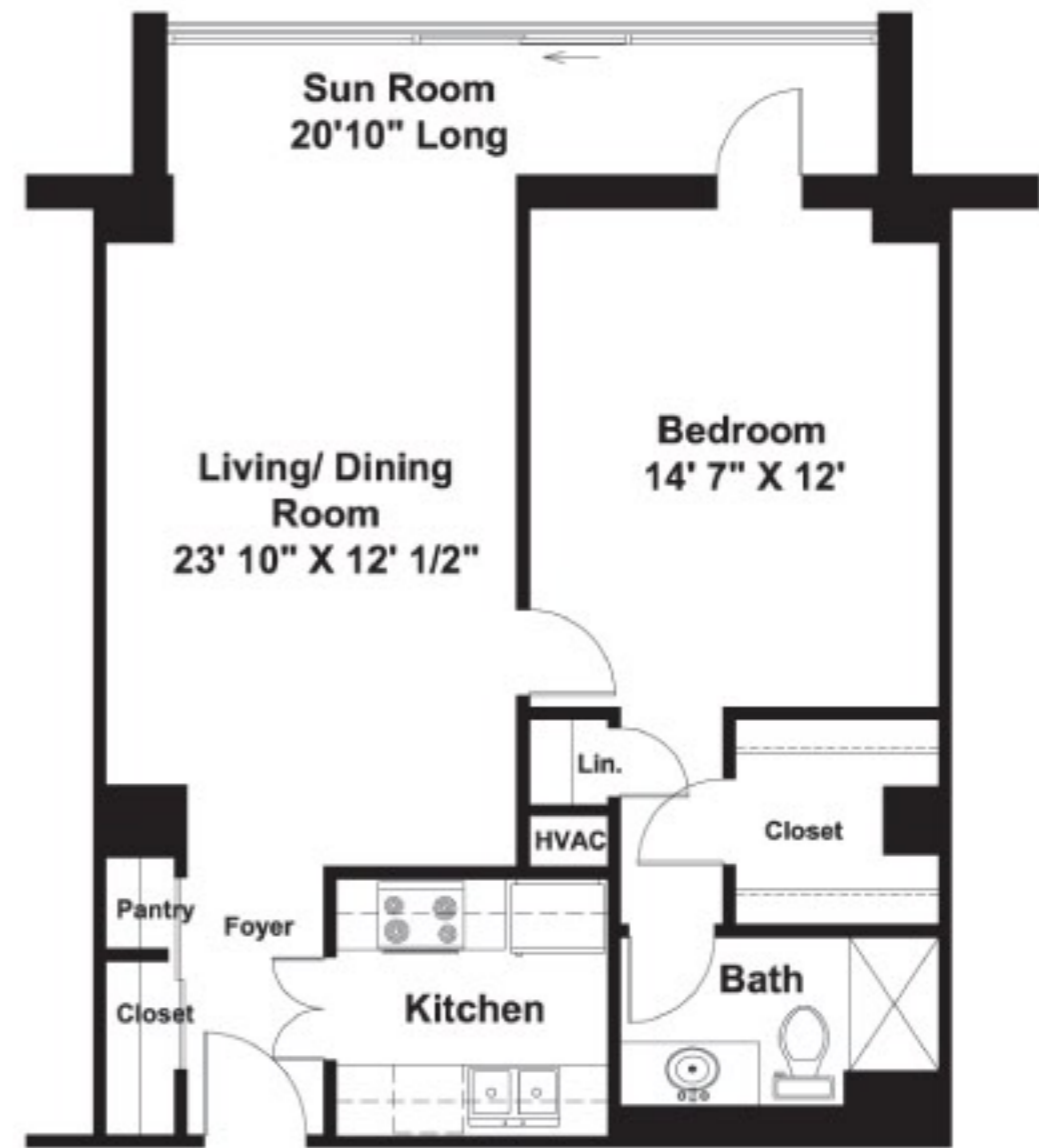

FLOOR PLANS - BROOKHAVEN

One Bedroom

One Bedroom Deluxe (A)
Approx. Sq. Ft. 700

**One Bedroom Grand
w/ Sun Room (B)**
Approx. Sq. Ft. 750

**One Bedroom Regal
w/ Sun Room (C)**
Approx. Sq. Ft. 800

**One Bedroom Elite
w/ Sun Room (D)**
Approx. Sq. Ft. 810